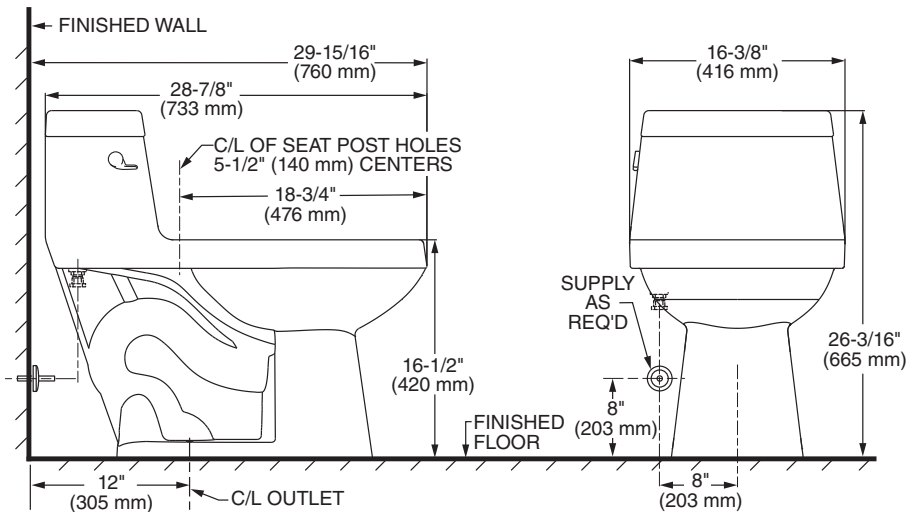

**Colony® Chair Height Elongated One-Piece Toilet With Seat**

**2961A104SC**

- One-piece construction eliminates crevices for easy cleaning
- Low profile fits where space is limited
- Vitreous china made High Efficiency Toilet (HET), ultra-low consumption (1.28 gpf/4.8 Lpf), utilizes 20% less water and meets EPA WaterSense® Criteria
- 3" flush valve with fully-glazed 2" trapway for optimal performance
- 12" rough-in toilet with 16-1/2" rim chair height for accessible applications
- Includes sturdy, slow-close seat that never slams
- Includes polished chrome, side-mounted trip lever
- Industry-leading lifetime warranty on chinaware, 2 year warranty on all mechanical parts and 1 year warranty on seat

**Nominal Dimensions:**

29-15/16" x 16-3/8" x 26-3/16"  
(760 x 416 x 665 mm)

Fixture only, supply by others

**Compliance Certifications -**

**Meets or Exceeds the Following Specifications:**

- ASME A112.19.2M for Vitreous China Fixtures
- US EPA WaterSense® Specification for HETs

**NOTES:**

THIS TOILET IS DESIGNED TO ROUGH-IN AT A MINIMUM DIMENSION OF 12" (305mm) FROM FINISHED WALL TO C/L OF OUTLET. SUPPLY NOT INCLUDED WITH FIXTURE AND MUST BE ORDERED SEPARATELY.

\* DIMENSION SHOWN FOR LOCATION OF SUPPLY IS SUGGESTED.

**IMPORTANT:** Dimensions of fixtures are nominal and may vary within the range of tolerance established by ANSI Standard A112.19.2. These measurements are subject to change or cancellation. No responsibility is assumed for use of superseded or voided pages.